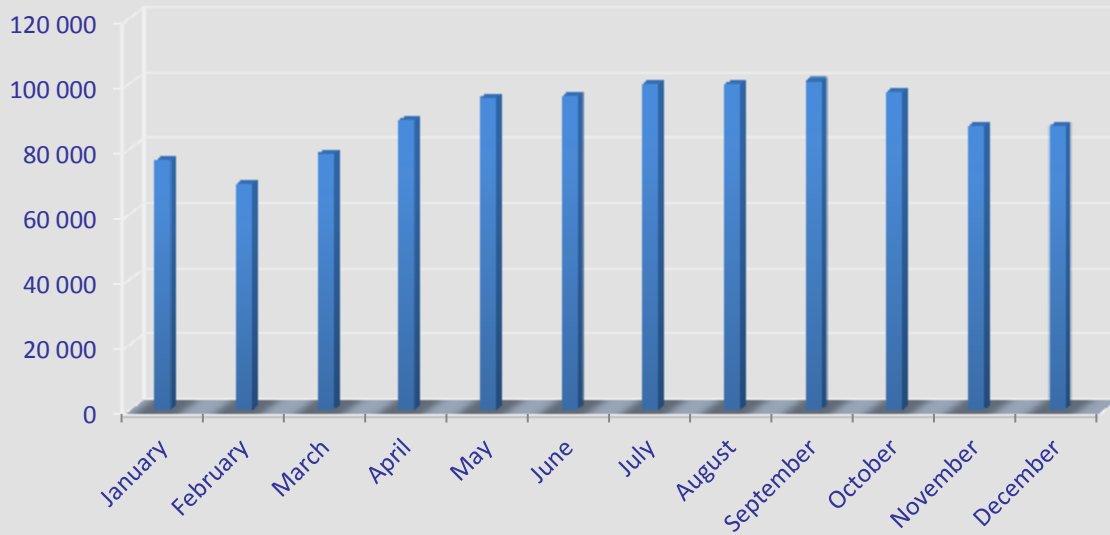

MONTHLY STATISTICS 2011

| month | Total passenger traffic | Air operations | Regular traffic | Charter traffic |
|-------------|-------------------------|----------------|------------------|-----------------|
| 2010 | 1 419 121 | 23 601 | 1 047 068 | 372 076 |
| 2011 | 1 463 443 | 23 071 | 1 073 652 | 389 791 |
| January | 83 534 | 1 555 | 76 140 | 7 394 |
| February | 72 772 | 1 401 | 69 108 | 3 664 |
| March | 82 731 | 1 744 | 78 297 | 4 434 |
| April | 96 404 | 1 723 | 88 494 | 7 910 |
| May | 118 790 | 1 986 | 95 516 | 23 274 |
| June | 157 206 | 2 148 | 95 863 | 61 343 |
| July | 183 325 | 2 222 | 99 663 | 83 662 |
| August | 182 513 | 2 423 | 99 398 | 83 115 |
| September | 172 645 | 2 417 | 100 535 | 72 110 |
| October | 119 096 | 1 986 | 97 332 | 21 764 |
| November | 97 719 | 1 813 | 86 603 | 11 116 |
| December | 96 708 | 1 653 | 86 703 | 10 005 |

Total passenger traffic

Air operations

Regular traffic

Charter traffic