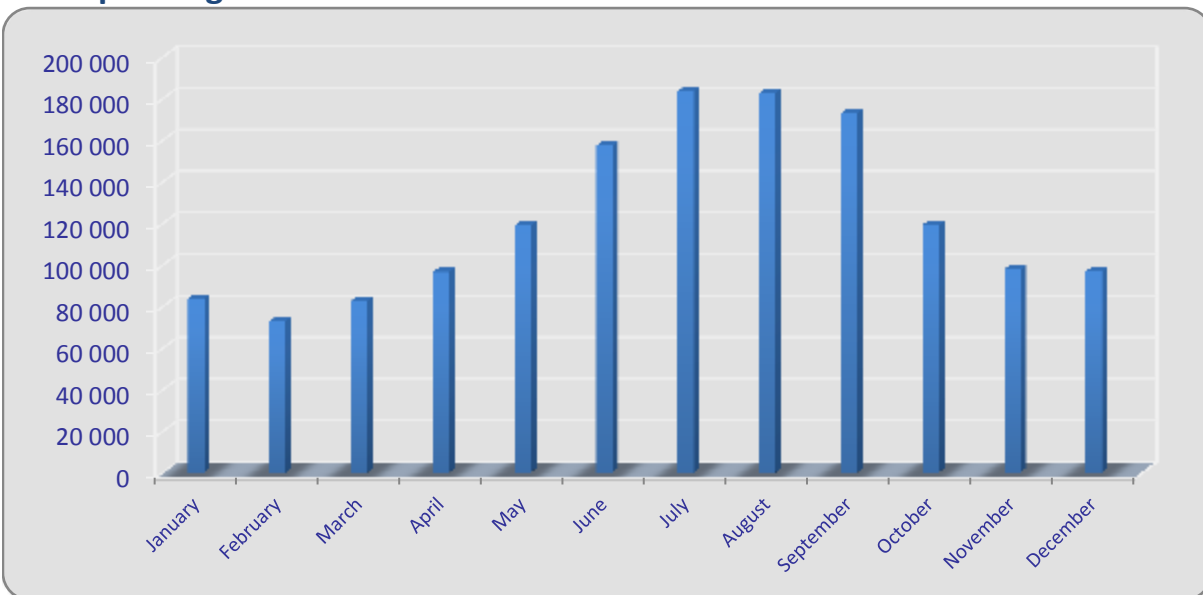

MONTHLY STATISTICS 2011

| month | Total passenger traffic | Air operations | Regular traffic | Charter traffic |
|-------------|-------------------------|----------------|------------------|-----------------|
| 2010 | 1 419 121 | 23 601 | 1 047 068 | 372 076 |
| 2011 | 1 463 443 | 23 071 | 1 073 652 | 389 791 |
| January | 83 534 | 1 555 | 76 140 | 7 394 |
| February | 72 772 | 1 401 | 69 108 | 3 664 |
| March | 82 731 | 1 744 | 78 297 | 4 434 |
| April | 96 404 | 1 723 | 88 494 | 7 910 |
| May | 118 790 | 1 986 | 95 516 | 23 274 |
| June | 157 206 | 2 148 | 95 863 | 61 343 |
| July | 183 325 | 2 222 | 99 663 | 83 662 |
| August | 182 513 | 2 423 | 99 398 | 83 115 |
| September | 172 645 | 2 417 | 100 535 | 72 110 |
| October | 119 096 | 1 986 | 97 332 | 21 764 |
| November | 97 719 | 1 813 | 86 603 | 11 116 |
| December | 96 708 | 1 653 | 86 703 | 10 005 |

Total passenger traffic

Air operations

Regular traffic

Charter traffic