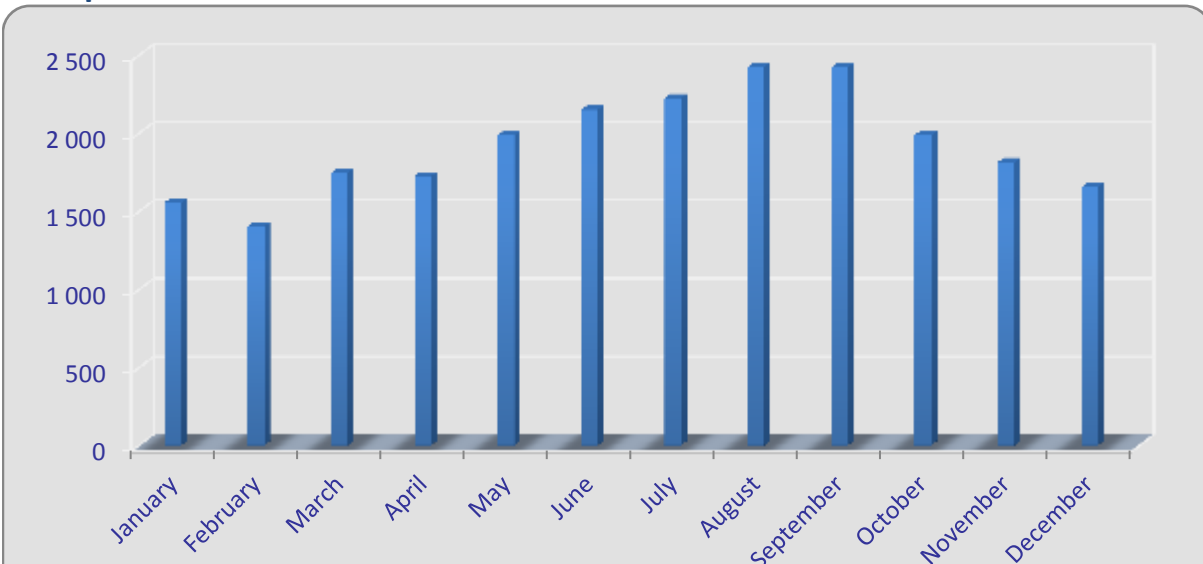

MONTHLY STATISTICS 2011

| month | Total passenger traffic | Air operations | Regular traffic | Charter traffic |
|-------------|-------------------------|----------------|------------------|-----------------|
| 2010 | 1 419 121 | 23 601 | 1 047 068 | 372 076 |
| 2011 | 1 463 443 | 23 071 | 1 073 652 | 389 791 |
| January | 83 534 | 1 555 | 76 140 | 7 394 |
| February | 72 772 | 1 401 | 69 108 | 3 664 |
| March | 82 731 | 1 744 | 78 297 | 4 434 |
| April | 96 404 | 1 723 | 88 494 | 7 910 |
| May | 118 790 | 1 986 | 95 516 | 23 274 |
| June | 157 206 | 2 148 | 95 863 | 61 343 |
| July | 183 325 | 2 222 | 99 663 | 83 662 |
| August | 182 513 | 2 423 | 99 398 | 83 115 |
| September | 172 645 | 2 417 | 100 535 | 72 110 |
| October | 119 096 | 1 986 | 97 332 | 21 764 |
| November | 97 719 | 1 813 | 86 603 | 11 116 |
| December | 96 708 | 1 653 | 86 703 | 10 005 |

Total passenger traffic

Air operations

Regular traffic

Charter traffic